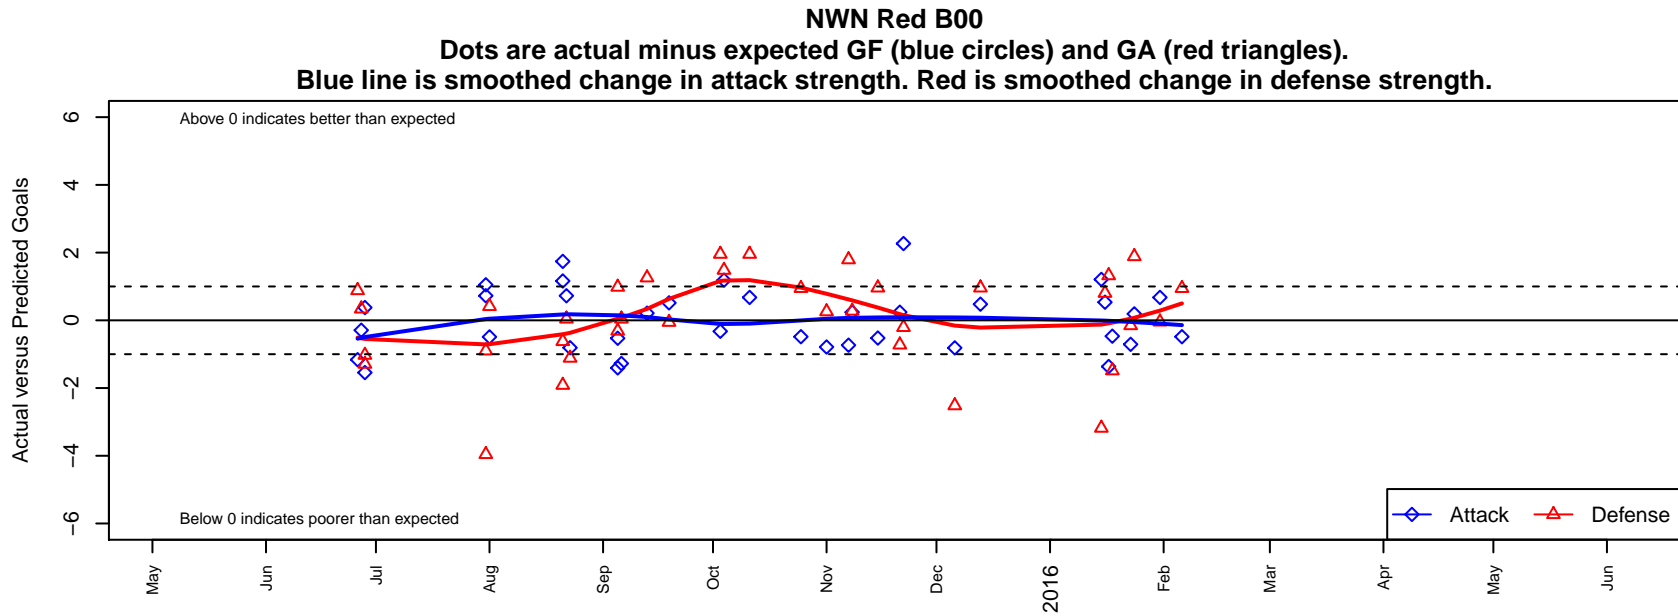

NWN Red B00

NW Nationals
 Mountlake Terrace, WA
 B00 total strength=1458
 attack=9.39 defense=10.18
 fall league = RCL B00 Div 1

alt names used:
 NW Nationals B00 Red
 NWN B00 Red A
 NWN B00 A Red
 NW NATIONALS BU00 RED (WA)
 NW Nationals B00 Red
 NW NATIONALS BU00 RED (WA)
 NWN B00 A Red

**attack and defense variance (black dot)
relative to other teams
and top 10 in region**

**attack and defense rating
relative to others at age
and all opponents in last 13 months**

Performance relative to 13 month average