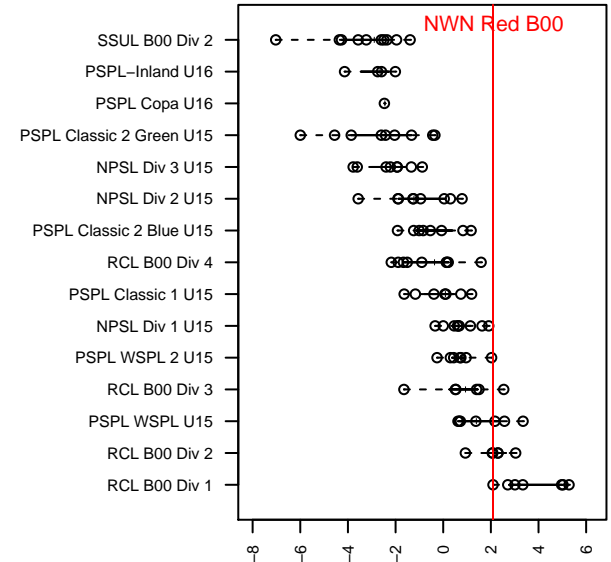

NWN Red B00

NW Nationals
 Mountlake Terrace, WA
 B00 total strength=1458
 attack=9.39 defense=10.18
 fall league = RCL B00 Div 1

alt names used:
 NW Nationals B00 Red
 NWN B00 Red A
 NWN B00 A Red
 NW NATIONALS BU00 RED (WA)
 NW Nationals B00 Red
 NW NATIONALS BU00 RED (WA)
 NWN B00 A Red

Venues played:
 2015 RVS Classic BU15
 2015 WA Rush Cup B15 Gold U15
 2015 REDAPT Cup Gold U15
 2015 Labor Day Cup BU15 Gold
 2015 RCL B00 Div 1
 2015 Portland Winter Showcase U15
 2015 WYS Championship B00

**attack and defense variance (black dot)
relative to other teams
and top 10 in region**

**attack and defense rating
relative to others at age
and all opponents in last 13 months**

Performance relative to 13 month average