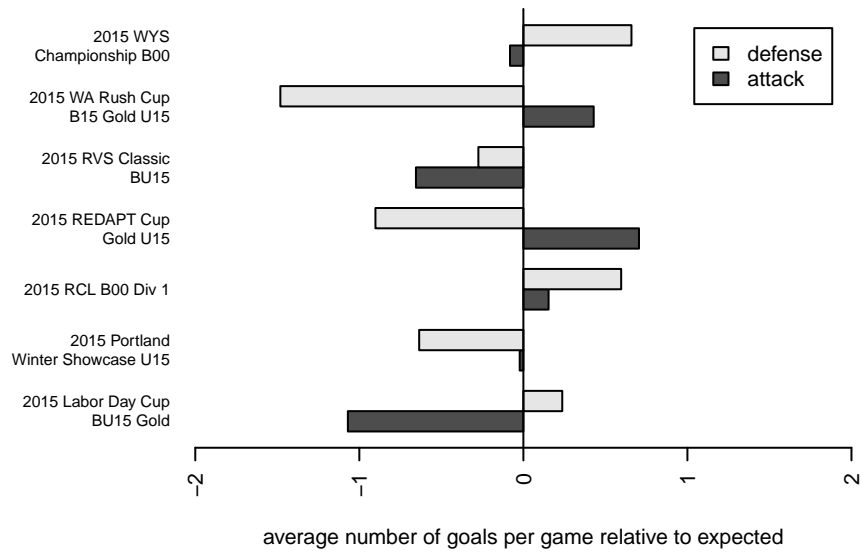

NWN Red B00

NW Nationals
 Mountlake Terrace, WA
 B00 total strength=1458
 attack=9.39 defense=10.18
 fall league = RCL B00 Div 1

alt names used:
 NW Nationals B00 Red
 NWN B00 Red A
 NWN B00 A Red
 NW NATIONALS BU00 RED (WA)
 NW Nationals B00 Red
 NW NATIONALS BU00 RED (WA)
 NWN B00 A Red

Venues played:
 2015 RVS Classic BU15
 2015 WA Rush Cup B15 Gold U15
 2015 REDAPT Cup Gold U15
 2015 Labor Day Cup BU15 Gold
 2015 RCL B00 Div 1
 2015 Portland Winter Showcase U15
 2015 WYS Championship B00

**attack and defense variance (black dot)
relative to other teams
and top 10 in region**

**attack and defense rating
relative to others at age
and all opponents in last 13 months**

Performance relative to 13 month average