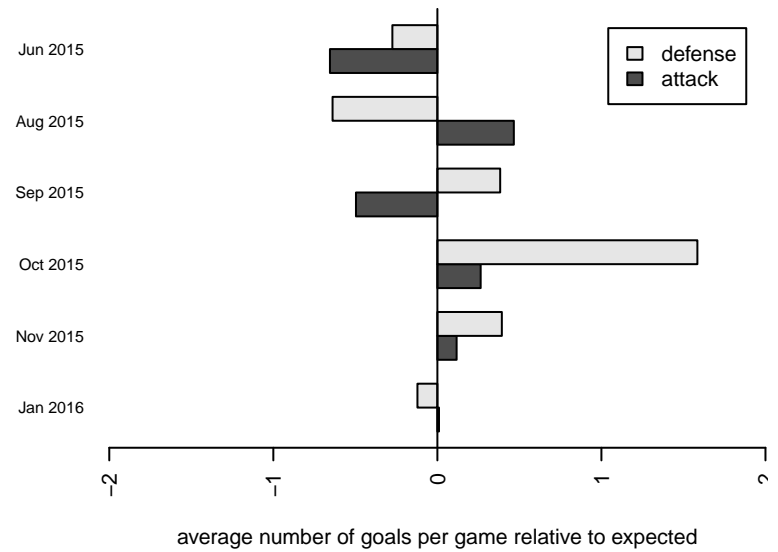

Performance relative to 13 month average