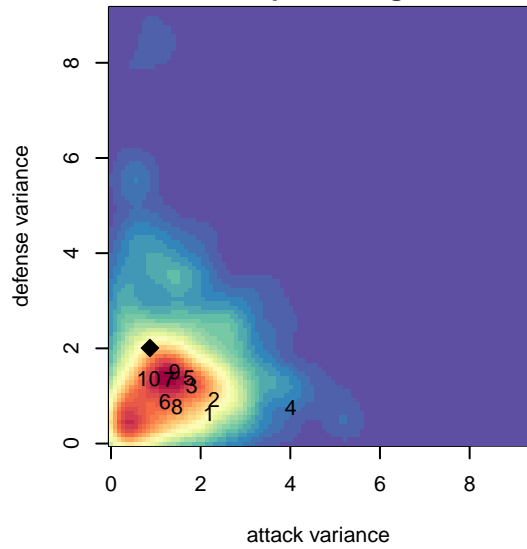

NWN Red B00

NW Nationals
 Mountlake Terrace, WA
 B00 total strength=1458
 attack=9.39 defense=10.18
 fall league = RCL B00 Div 1

alt names used:
 NW Nationals B00 Red
 NWN B00 Red A
 NWN B00 A Red
 NW NATIONALS BU00 RED (WA)
 NW Nationals B00 Red
 NW NATIONALS BU00 RED (WA)
 NWN B00 A Red

**attack and defense variance (black dot)
relative to other teams
and top 10 in region**

**attack and defense rating
relative to others at age
and all opponents in last 13 months**

Performance relative to 13 month average